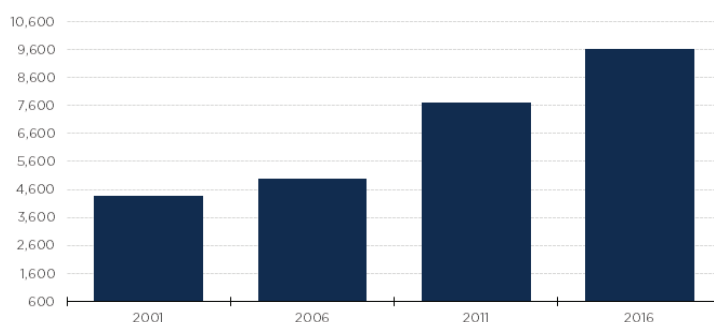

CITY OF MARTENSVILLE POPULATION

Source: Statistics Canada, Census 2001, 2006, 2011 & 2016

COMMUNITY	POPULATION			# OF PRIVATE OCCUPIED DWELLINGS		
	2011	2016	% CHANGE	2011	2016	% CHANGE
Saskatoon CMA	262,215	295,095	12.5%	104,237	115,283	10.6
City of Saskatoon	222,246	246,376	10.9%	90,936	98,565	8.4%
City of Martensville	7,716	9,645	25.0%	2,611	3,248	24.4%
City of Warman	7,104	11,020	55.1%	2,395	3,748	56.5%
RM of Aberdeen	1,016	1,379	35.7%	357	466	30.5%
RM of Blucher	1,876	2,006	6.9%	665	766	15.2%
RM of Corman Park	8,277	8,568	3.5%	2,782	2,952	6.1%
RM of Dundurn	1,148	2,404	109.4%	334	484	44.9%
Whitecap Dakota FN	351	451	28.5%	105	145	38.1%
Town of Aberdeen	599	622	3.8%	220	232	5.5%
Town of Dalmeny	1,702	1,826	7.3%	551	592	7.4%
Town of Delisle	975	1,038	6.5%	381	412	8.1%
Town of Langham	1,290	1,496	16.0%	489	542	10.8%
Town of Osler	1,088	1,237	13.7%	356	399	12.1%
Town of Rosthern	1,572	1,688	7.4%	706	689	-2.4%

For more information on how SREDA can help your community with research and analysis, contact:
Joanne Baczuk at (306) 664-0728 or jbaczuk@sreda.com