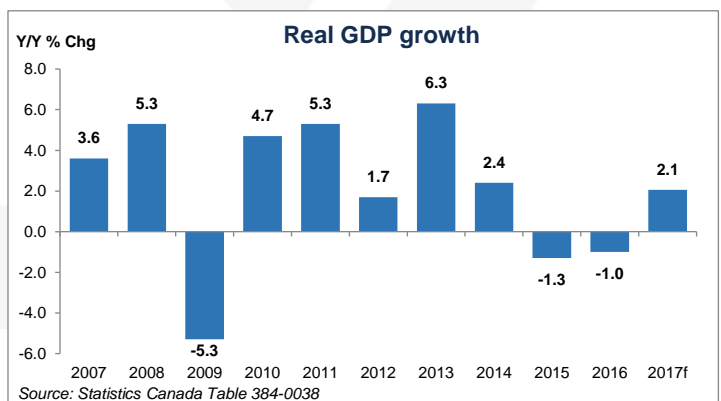

SREDA INSIGHTS

▶ With Brad Wall's tenure as Premier of Saskatchewan coming to a close, here's a summary of provincial economic metrics over the last decade.

SREDA Insights provides commentary and analysis on key economic issues influencing Saskatoon Region businesses and industry. By providing timely, digestible and relevant economic analysis, SREDA helps local businesses adapt to changing market conditions. SREDA provides SREDA Insights to its members in conjunction with other ongoing initiatives through its Economic Forecasting & Analysis division.