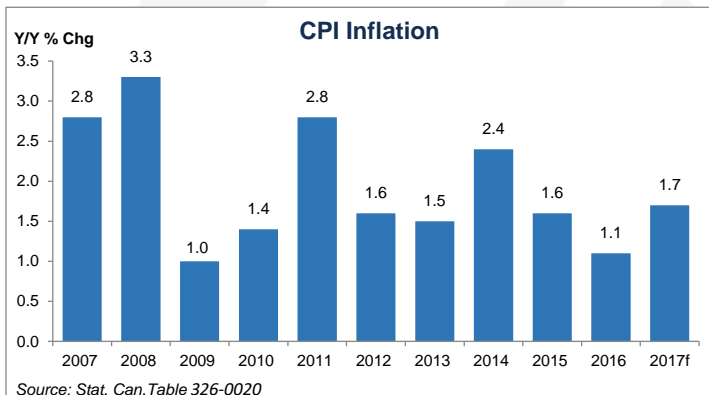

SREDA INSIGHTS

▶ With Brad Wall's tenure as Premier of Saskatchewan coming to a close, here's a summary of provincial economic metrics over the last decade.

SREDA Insights provides commentary and analysis on key economic issues influencing Saskatoon Region businesses and industry. By providing timely, digestible and relevant economic analysis, SREDA helps local businesses adapt to changing market conditions. SREDA provides SREDA Insights to its members in conjunction with other ongoing initiatives through its Economic Forecasting & Analysis division.