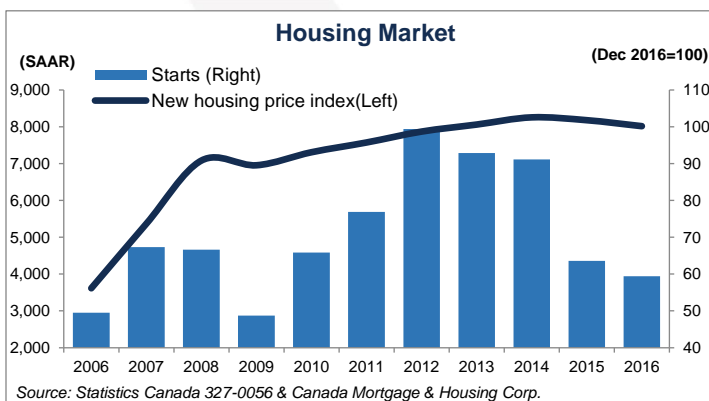

SREDA INSIGHTS

▶ With Brad Wall's tenure as Premier of Saskatchewan coming to a close, here's a summary of provincial economic metrics over the last decade.

SREDA Insights provides commentary and analysis on key economic issues influencing Saskatoon Region businesses and industry. By providing timely, digestible and relevant economic analysis, SREDA helps local businesses adapt to changing market conditions. SREDA provides SREDA Insights to its members in conjunction with other ongoing initiatives through its Economic Forecasting & Analysis division.