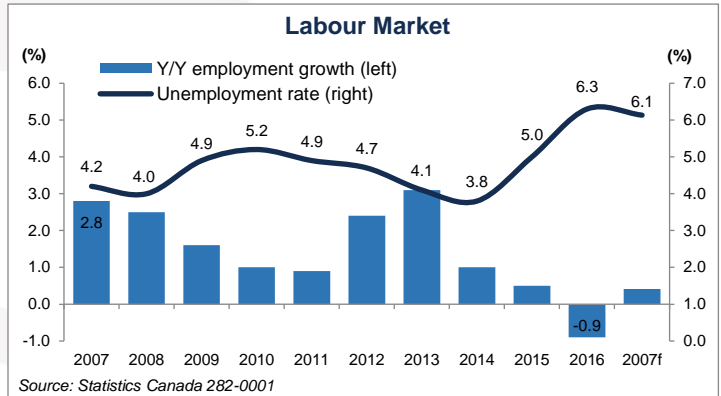

SREDA INSIGHTS

▶ With Brad Wall's tenure as Premier of Saskatchewan coming to a close, here's a summary of provincial economic metrics over the last decade.

SREDA Insights provides commentary and analysis on key economic issues influencing Saskatoon Region businesses and industry. By providing timely, digestible and relevant economic analysis, SREDA helps local businesses adapt to changing market conditions. SREDA provides SREDA Insights to its members in conjunction with other ongoing initiatives through its Economic Forecasting & Analysis division.