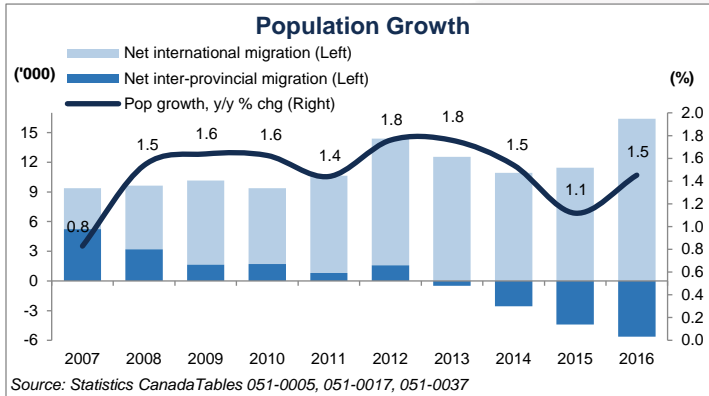

SREDA INSIGHTS

▶ With Brad Wall's tenure as Premier of Saskatchewan coming to a close, here's a summary of provincial economic metrics over the last decade.

SREDA Insights provides commentary and analysis on key economic issues influencing Saskatoon Region businesses and industry. By providing timely, digestible and relevant economic analysis, SREDA helps local businesses adapt to changing market conditions. SREDA provides SREDA Insights to its members in conjunction with other ongoing initiatives through its Economic Forecasting & Analysis division.