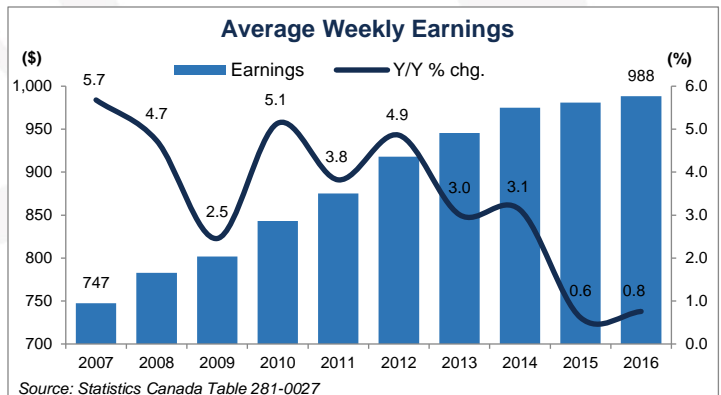

SREDA INSIGHTS

▶ With Brad Wall's tenure as Premier of Saskatchewan coming to a close, here's a summary of provincial economic metrics over the last decade.

SREDA Insights provides commentary and analysis on key economic issues influencing Saskatoon Region businesses and industry. By providing timely, digestible and relevant economic analysis, SREDA helps local businesses adapt to changing market conditions. SREDA provides SREDA Insights to its members in conjunction with other ongoing initiatives through its Economic Forecasting & Analysis division.