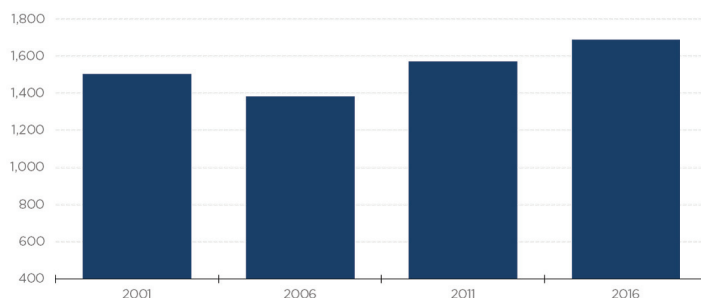

- The population of the Town of Rosthern increased by 116 people between 2011 and 2016, an increase of 7.4%.
- This compares with the overall Saskatoon CMA population increase of 12.5% between 2011 and 2016.
- Between 2011 and 2016 the number of private occupied dwellings decreased by 17 (-2.4%).
- All data is according to Census 2016, released by Statistics Canada on February 8, 2017. Additional census data will be released throughout 2017. SREDA will be providing updates as further information becomes available.

TOWN OF ROSTHERN POPULATION