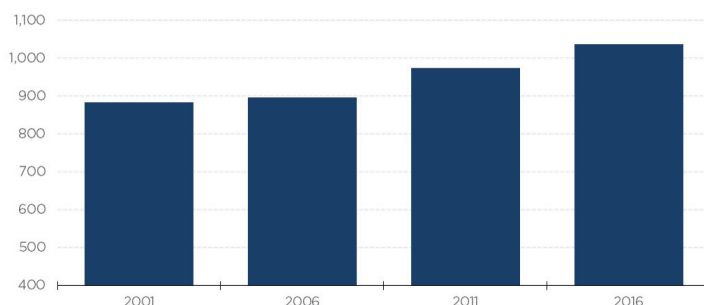

- The population of the Town of Delisle increased by 63 people between 2011 and 2016, an increase of 6.5%.
- This compares with the overall Saskatoon CMA population increase of 12.5% between 2011 and 2016.
- Between 2011 and 2016 the number of private occupied dwellings increased by 31 (8.1%).
- All data is according to Census 2016, released by Statistics Canada on February 8, 2017. Additional census data will be released throughout 2017. SREDA will be providing updates as further information becomes available.

TOWN OF DELISLE POPULATION