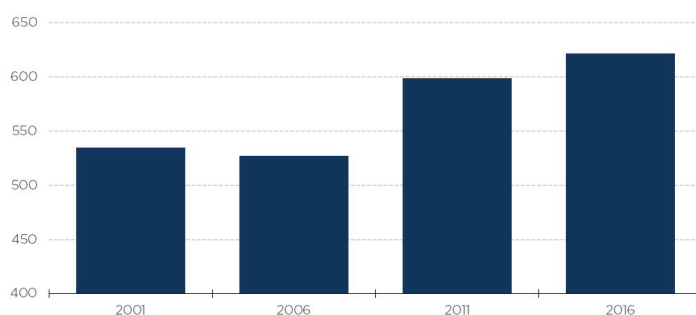

- The population of the Town of Aberdeen increased by 23 people between 2011 and 2016, an increase of 3.8%.
- This compares with the overall Saskatoon CMA population increase of 12.5% between 2011 and 2016.
- Between 2011 and 2016 the number of private occupied dwellings increased by 12 (5.5%).
- All data is according to Census 2016, released by Statistics Canada on February 8, 2017. Additional census data will be released throughout 2017. SREDA will be providing updates as further information becomes available.

TOWN OF ABERDEEN POPULATION