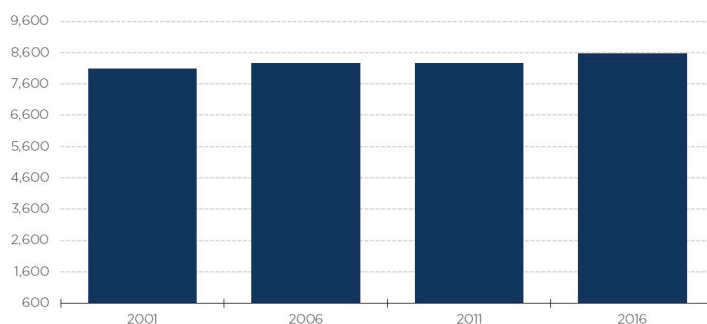

- The population of RM of Corman Park increased by 291 people between 2011 and 2016, an increase of 3.5%.
- This compares with the overall Saskatoon CMA population increase of 12.5% between 2011 and 2016.
- Between 2011 and 2016 the number of private occupied dwellings increased by 170 (6.1%).
- All data is according to Census 2016, released by Statistics Canada on February 8, 2017. Additional census data will be released throughout 2017. SREDA will be providing updates as further information becomes available.

### RM OF CORMAN PARK POPULATION

Source: Statistics Canada, Census 2001, 2006, 2011 & 2016

COMMUNITY	POPULATION			# OF PRIVATE OCCUPIED DWELLINGS		
	2011	2016	% CHANGE	2011	2016	% CHANGE
Saskatoon CMA	262,215	295,095	12.5%	104,237	115,283	10.6
City of Saskatoon	222,246	246,376	10.9%	90,936	98,565	8.4%
City of Martensville	7,716	9,645	25.0%	2,611	3,248	24.4%
City of Warman	7,104	11,020	55.1%	2,395	3,748	56.5%
RM of Aberdeen	1,016	1,379	35.7%	357	466	30.5%
RM of Blucher	1,876	2,006	6.9%	665	766	15.2%
<b>RM of Corman Park</b>	<b>8,277</b>	<b>8,568</b>	<b>3.5%</b>	<b>2,782</b>	<b>2,952</b>	<b>6.1%</b>
RM of Dundurn	1,148	2,404	109.4%	334	484	44.9%
Whitecap Dakota FN	351	451	28.5%	105	145	38.1%
Town of Aberdeen	599	622	3.8%	220	232	5.5%
Town of Dalmeny	1,702	1,826	7.3%	551	592	7.4%
Town of Delisle	975	1,038	6.5%	381	412	8.1%
Town of Langham	1,290	1,496	16.0%	489	542	10.8%
Town of Osler	1,088	1,237	13.7%	356	399	12.1%
Town of Rosthern	1,572	1,688	7.4%	706	689	-2.4%